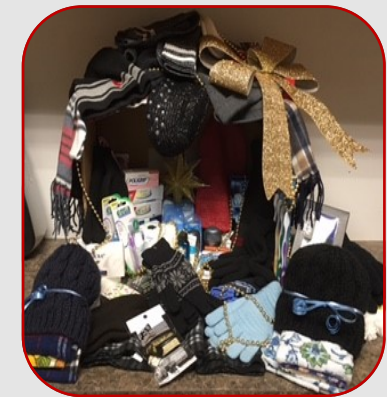

The Salvation Army
Abbotsford & Mission
FALL / WINTER
Shelter Donations

Men's & Women's NEW warm socks
Men's Jeans—Sizes 28-36
Men's shirts, long sleeves,
sweaters - SM-XL
Men's & Women's
practical shoes & boots
Heavy jackets & Coats – Rain Gear
such as jackets, pants, umbrellas, etc.
Scarfs, toques, gloves, mittens
Hot Hands warmers
Men's NEW Underwear - Medium
Women's NEW brief underwear - XS – M
Men's & Women's pajamas
(practical pajama pants & shirts only)
Men's shaving razors